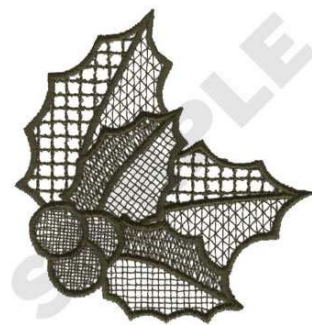

**Name:** Lace Holly Machine Embroidery Design

**SKU:** DC01-XM1241

**Brand:** Dakota Collectibles

**Unique Colors:** 13 (1 color Stops)

## Unique Colors

	<b>Color Name (Color Code)</b>	<b>Manufacturer - Type</b>
	Super White (1001) [No Color Selected]	madeira - rayon
	Dusty Lilac (1263) [No Color Selected]	madeira - rayon
	Crocus (286)	Exquisite - Polyester 1000m

# Complete Color Sequence

#		Color Name (Color Code)	Manufacturer - Type
1		Super White (1001) [No Color Selected]	madeira - rayon
2		Super White (1001) [No Color Selected]	madeira - rayon
3		Crocus (286)	Exquisite - Polyester 1000m