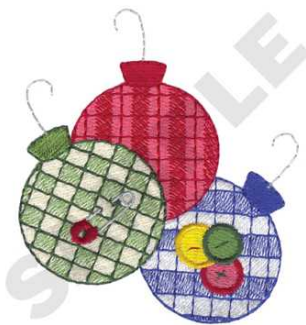

Name: Gingham Ornaments Machine Embroidery Design

SKU: DC01-XM1170

Brand: Dakota Collectibles

Unique Colors: 13 (11 color Stops)

Unique Colors

	Color Name (Color Code)	Manufacturer - Type
	Super White (1001) [No Color Selected]	madeira - rayon
	Dusty Lilac (1263) [No Color Selected]	madeira - rayon
	Crocus (286)	Exquisite - Polyester 1000m

Complete Color Sequence

#		Color Name (Color Code)	Manufacturer - Type
1		Super White (1001) [No Color Selected]	madeira - rayon
2		Super White (1001) [No Color Selected]	madeira - rayon
3		Crocus (286)	Exquisite - Polyester 1000m