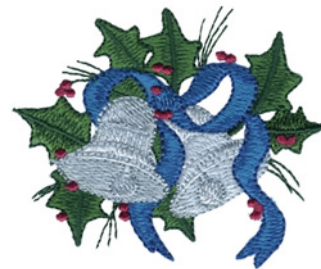

Name: Bells & Holly Machine Embroidery Design

SKU: DC01-XM1042

Brand: Dakota Collectibles

Unique Colors: 13 (9 color Stops)

Unique Colors

	Color Name (Color Code)	Manufacturer - Type
	Super White (1001) [No Color Selected]	madeira - rayon
	Dusty Lilac (1263) [No Color Selected]	madeira - rayon
	Crocus (286)	Exquisite - Polyester 1000m

Complete Color Sequence

#		Color Name (Color Code)	Manufacturer - Type
1		Super White (1001) [No Color Selected]	madeira - rayon
2		Super White (1001) [No Color Selected]	madeira - rayon
3		Crocus (286)	Exquisite - Polyester 1000m