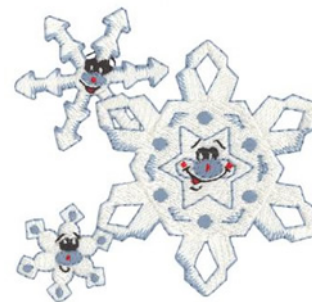

**Name:** Snowflakes Machine Embroidery Design

**SKU:** DC01-XM0859

**Brand:** Dakota Collectibles

**Unique Colors:** 13 (5 color Stops)

## Unique Colors

	<b>Color Name (Color Code)</b>	<b>Manufacturer - Type</b>
	Super White (1001) [No Color Selected]	madeira - rayon
	Dusty Lilac (1263) [No Color Selected]	madeira - rayon
	Crocus (286)	Exquisite - Polyester 1000m

# Complete Color Sequence

#		Color Name (Color Code)	Manufacturer - Type
1		Super White (1001) [No Color Selected]	madeira - rayon
2		Super White (1001) [No Color Selected]	madeira - rayon
3		Crocus (286)	Exquisite - Polyester 1000m