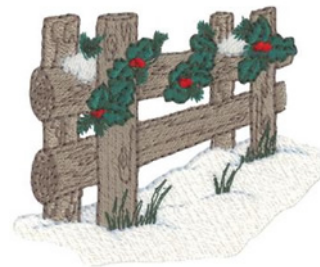

Name: Fence Machine Embroidery Design

SKU: DC01-XM0808

Brand: Dakota Collectibles

Unique Colors: 13 (8 color Stops)

Unique Colors

	Color Name (Color Code)	Manufacturer - Type
	Super White (1001) [No Color Selected]	madeira - rayon
	Dusty Lilac (1263) [No Color Selected]	madeira - rayon
	Crocus (286)	Exquisite - Polyester 1000m