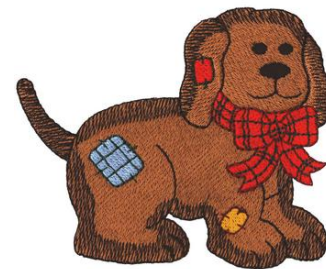

Name: Puppy Machine Embroidery Design

SKU: DC01-XM0619

Brand: Dakota Collectibles

Unique Colors: 13 (7 color Stops)

Unique Colors

	Color Name (Color Code)	Manufacturer - Type
	Super White (1001) [No Color Selected]	madeira - rayon
	Dusty Lilac (1263) [No Color Selected]	madeira - rayon
	Crocus (286)	Exquisite - Polyester 1000m

Complete Color Sequence

#		Color Name (Color Code)	Manufacturer - Type
1		Super White (1001) [No Color Selected]	madeira - rayon
2		Super White (1001) [No Color Selected]	madeira - rayon
3		Crocus (286)	Exquisite - Polyester 1000m