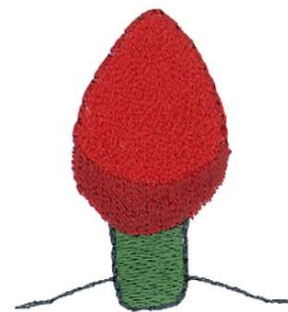

Name: Light Bulb Machine Embroidery Design

SKU: DC01-XM0481

Brand: Dakota Collectibles

Unique Colors: 13 (4 color Stops)

Unique Colors

	Color Name (Color Code)	Manufacturer - Type
	Super White (1001) [No Color Selected]	madeira - rayon
	Dusty Lilac (1263) [No Color Selected]	madeira - rayon
	Crocus (286)	Exquisite - Polyester 1000m

Complete Color Sequence

#		Color Name (Color Code)	Manufacturer - Type
1		Super White (1001) [No Color Selected]	madeira - rayon
2		Super White (1001) [No Color Selected]	madeira - rayon
3		Crocus (286)	Exquisite - Polyester 1000m