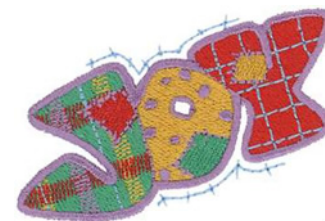

Name: Patchwork Joy

SKU: DC01-XM0378

Brand: Dakota Collectibles

Unique Colors: 13 (5 color Stops)

Unique Colors

	Color Name (Color Code)	Manufacturer - Type
	Super White (1001) [No Color Selected]	madeira - rayon
	Dusty Lilac (1263) [No Color Selected]	madeira - rayon
	Crocus (286)	Exquisite - Polyester 1000m

Complete Color Sequence

#		Color Name (Color Code)	Manufacturer - Type
1		Super White (1001) [No Color Selected]	madeira - rayon
2		Super White (1001) [No Color Selected]	madeira - rayon
3		Crocus (286)	Exquisite - Polyester 1000m