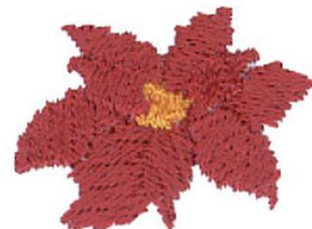

**Name:** Poinsettia Machine Embroidery Design

**SKU:** DC01-XM0374

**Brand:** Dakota Collectibles

**Unique Colors:** 13 (2 color Stops)

## Unique Colors

	<b>Color Name (Color Code)</b>	<b>Manufacturer - Type</b>
	Super White (1001) [No Color Selected]	madeira - rayon
	Dusty Lilac (1263) [No Color Selected]	madeira - rayon
	Crocus (286)	Exquisite - Polyester 1000m

# Complete Color Sequence

#		Color Name (Color Code)	Manufacturer - Type
1		Super White (1001) [No Color Selected]	madeira - rayon
2		Super White (1001) [No Color Selected]	madeira - rayon
3		Crocus (286)	Exquisite - Polyester 1000m