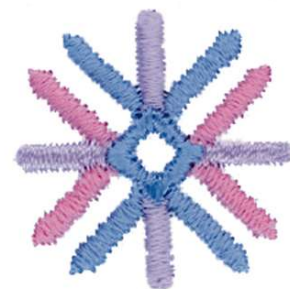

**Name:** 1 Inch Snowflake Machine Embroidery Design

**SKU:** DC01-XM0254

**Brand:** Dakota Collectibles

**Unique Colors:** 13 (4 color Stops)

## Unique Colors

	Color Name (Color Code)	Manufacturer - Type
	Super White (1001) [No Color Selected]	madeira - rayon
	Dusty Lilac (1263) [No Color Selected]	madeira - rayon
	Crocus (286)	Exquisite - Polyester 1000m

# Complete Color Sequence

#		Color Name (Color Code)	Manufacturer - Type
1		Super White (1001) [No Color Selected]	madeira - rayon
2		Super White (1001) [No Color Selected]	madeira - rayon
3		Crocus (286)	Exquisite - Polyester 1000m