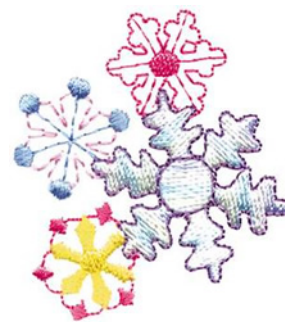

Name: Snowflakes Machine Embroidery Design

SKU: DC01-XM0178

Brand: Dakota Collectibles

Unique Colors: 13 (6 color Stops)

Unique Colors

	Color Name (Color Code)	Manufacturer - Type
	Super White (1001) [No Color Selected]	madeira - rayon
	Dusty Lilac (1263) [No Color Selected]	madeira - rayon
	Crocus (286)	Exquisite - Polyester 1000m

Complete Color Sequence

#		Color Name (Color Code)	Manufacturer - Type
1		Super White (1001) [No Color Selected]	madeira - rayon
2		Super White (1001) [No Color Selected]	madeira - rayon
3		Crocus (286)	Exquisite - Polyester 1000m