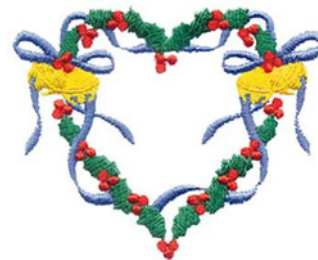

Name: Holly Heart Machine Embroidery Design

SKU: DC01-XM0154

Brand: Dakota Collectibles

Unique Colors: 13 (4 color Stops)

Unique Colors

	Color Name (Color Code)	Manufacturer - Type
	Super White (1001) [No Color Selected]	madeira - rayon
	Dusty Lilac (1263) [No Color Selected]	madeira - rayon
	Crocus (286)	Exquisite - Polyester 1000m

Complete Color Sequence

#		Color Name (Color Code)	Manufacturer - Type
1		Super White (1001) [No Color Selected]	madeira - rayon
2		Super White (1001) [No Color Selected]	madeira - rayon
3		Crocus (286)	Exquisite - Polyester 1000m