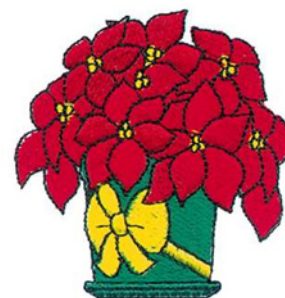

Name: Poinsettia Machine Embroidery Design

SKU: DC01-XM0066

Brand: Dakota Collectibles

Unique Colors: 13 (4 color Stops)

Unique Colors

	Color Name (Color Code)	Manufacturer - Type
	Super White (1001) [No Color Selected]	madeira - rayon
	Dusty Lilac (1263) [No Color Selected]	madeira - rayon
	Crocus (286)	Exquisite - Polyester 1000m