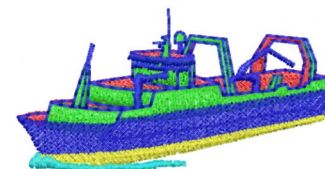

**Name:** Work Ship Machine Embroidery Design

**SKU:** DS01-Work\_Ship

**Brand:** DataStitch

**Unique Colors:** 13 (5 color Stops)