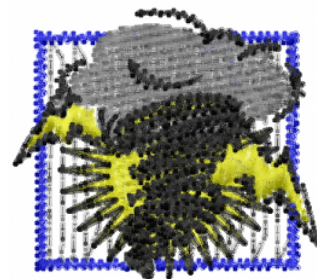

Name: Extreme Weather Machine Embroidery Design

SKU: DS01-Weather_Extremes

Brand: DataStitch

Unique Colors: 13 (5 color Stops)

Unique Colors

	Color Name (Color Code)	Manufacturer - Type
	Super White (1001) [No Color Selected]	madeira - rayon
	Dusty Lilac (1263) [No Color Selected]	madeira - rayon
	Crocus (286)	Exquisite - Polyester 1000m

Complete Color Sequence

#		Color Name (Color Code)	Manufacturer - Type
1		Super White (1001) [No Color Selected]	madeira - rayon
2		Super White (1001) [No Color Selected]	madeira - rayon
3		Crocus (286)	Exquisite - Polyester 1000m