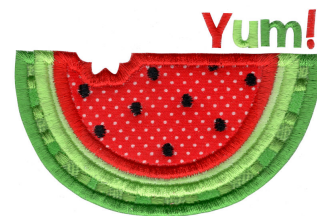

Name: WatermelonDelight6 Machine Embroidery Design

SKU: BC01-WatermelonDelight6

Brand: BunnyCup Embroidery

Unique Colors: 13 (13 color Stops)

Unique Colors

	Color Name (Color Code)	Manufacturer - Type
	Super White (1001) [No Color Selected]	madeira - rayon
	Dusty Lilac (1263) [No Color Selected]	madeira - rayon
	Crocus (286)	Exquisite - Polyester 1000m

Complete Color Sequence

#		Color Name (Color Code)	Manufacturer - Type
1		Super White (1001) [No Color Selected]	madeira - rayon
2		Super White (1001) [No Color Selected]	madeira - rayon
3		Crocus (286)	Exquisite - Polyester 1000m