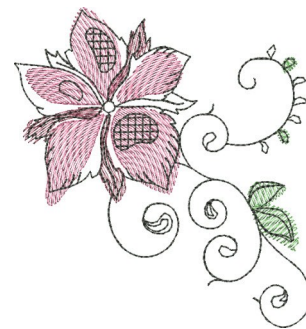

Name: Floral Watercolor Machine Embroidery Design

SKU: PW01-WTCL08

Brand: Pat Williams

Unique Colors: 13 (4 color Stops)

Unique Colors

	Color Name (Color Code)	Manufacturer - Type
	Super White (1001) [No Color Selected]	madeira - rayon
	Dusty Lilac (1263) [No Color Selected]	madeira - rayon
	Crocus (286)	Exquisite - Polyester 1000m

Complete Color Sequence

#		Color Name (Color Code)	Manufacturer - Type
1		Super White (1001) [No Color Selected]	madeira - rayon
2		Super White (1001) [No Color Selected]	madeira - rayon
3		Crocus (286)	Exquisite - Polyester 1000m