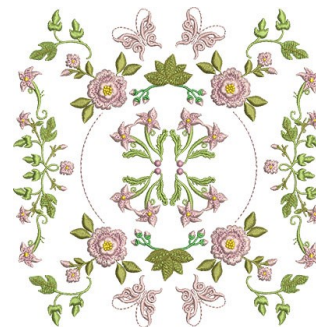

Name: Butterfly Roses Machine Embroidery Design

SKU: ADI01-WRBB11

Brand: Adorable Ideas

Unique Colors: 13 (18 color Stops)

Unique Colors

	Color Name (Color Code)	Manufacturer - Type
	Super White (1001) [No Color Selected]	madeira - rayon
	Dusty Lilac (1263) [No Color Selected]	madeira - rayon
	Crocus (286)	Exquisite - Polyester 1000m

Complete Color Sequence

#		Color Name (Color Code)	Manufacturer - Type
1		Super White (1001) [No Color Selected]	madeira - rayon
2		Super White (1001) [No Color Selected]	madeira - rayon
3		Crocus (286)	Exquisite - Polyester 1000m