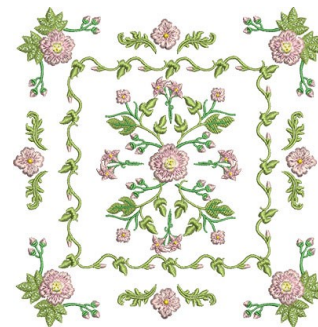

Name: Rose Block Machine Embroidery Design

SKU: ADI01-WRBB09

Brand: Adorable Ideas

Unique Colors: 13 (20 color Stops)

Unique Colors

	Color Name (Color Code)	Manufacturer - Type
	Super White (1001) [No Color Selected]	madeira - rayon
	Dusty Lilac (1263) [No Color Selected]	madeira - rayon
	Crocus (286)	Exquisite - Polyester 1000m

Complete Color Sequence

#		Color Name (Color Code)	Manufacturer - Type
1		Super White (1001) [No Color Selected]	madeira - rayon
2		Super White (1001) [No Color Selected]	madeira - rayon
3		Crocus (286)	Exquisite - Polyester 1000m