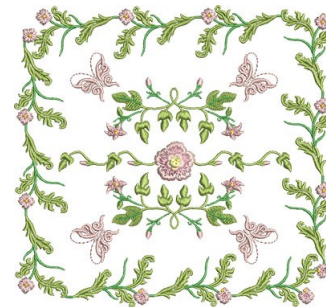

Name: Butterfly Square Machine Embroidery Design

SKU: ADI01-WRBB08

Brand: Adorable Ideas

Unique Colors: 13 (18 color Stops)

Unique Colors

	Color Name (Color Code)	Manufacturer - Type
	Super White (1001) [No Color Selected]	madeira - rayon
	Dusty Lilac (1263) [No Color Selected]	madeira - rayon
	Crocus (286)	Exquisite - Polyester 1000m

Complete Color Sequence

#		Color Name (Color Code)	Manufacturer - Type
1		Super White (1001) [No Color Selected]	madeira - rayon
2		Super White (1001) [No Color Selected]	madeira - rayon
3		Crocus (286)	Exquisite - Polyester 1000m