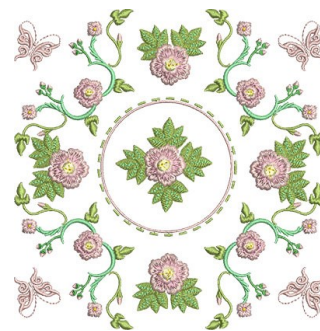

**Name:** Roses & Butterflies Machine Embroidery Design

**SKU:** ADI01-WRBB07

**Brand:** Adorable Ideas

**Unique Colors:** 13 (20 color Stops)

## Unique Colors

	<b>Color Name (Color Code)</b>	<b>Manufacturer - Type</b>
	Super White (1001) [No Color Selected]	madeira - rayon
	Dusty Lilac (1263) [No Color Selected]	madeira - rayon
	Crocus (286)	Exquisite - Polyester 1000m

# Complete Color Sequence

#		Color Name (Color Code)	Manufacturer - Type
1		Super White (1001) [No Color Selected]	madeira - rayon
2		Super White (1001) [No Color Selected]	madeira - rayon
3		Crocus (286)	Exquisite - Polyester 1000m