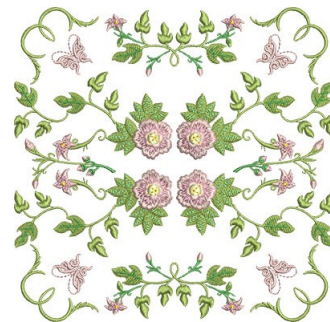

Name: Rose Block Machine Embroidery Design

SKU: ADI01-WRBB06

Brand: Adorable Ideas

Unique Colors: 13 (18 color Stops)

Unique Colors

	Color Name (Color Code)	Manufacturer - Type
	Super White (1001) [No Color Selected]	madeira - rayon
	Dusty Lilac (1263) [No Color Selected]	madeira - rayon
	Crocus (286)	Exquisite - Polyester 1000m

Complete Color Sequence

#		Color Name (Color Code)	Manufacturer - Type
1		Super White (1001) [No Color Selected]	madeira - rayon
2		Super White (1001) [No Color Selected]	madeira - rayon
3		Crocus (286)	Exquisite - Polyester 1000m