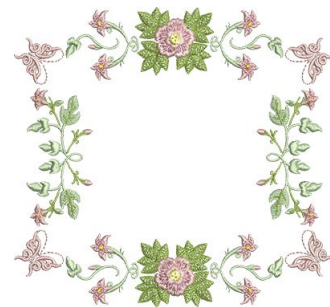

Name: Butterfly Roses Machine Embroidery Design

SKU: ADI01-WRBB04

Brand: Adorable Ideas

Unique Colors: 13 (18 color Stops)

Unique Colors

	Color Name (Color Code)	Manufacturer - Type
	Super White (1001) [No Color Selected]	madeira - rayon
	Dusty Lilac (1263) [No Color Selected]	madeira - rayon
	Crocus (286)	Exquisite - Polyester 1000m

Complete Color Sequence

#		Color Name (Color Code)	Manufacturer - Type
1		Super White (1001) [No Color Selected]	madeira - rayon
2		Super White (1001) [No Color Selected]	madeira - rayon
3		Crocus (286)	Exquisite - Polyester 1000m