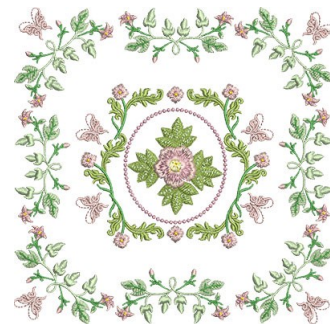

**Name:** Rose & Butterfly Block Machine  
Embroidery Design

**SKU:** ADI01-WRBB03

**Brand:** Adorable Ideas

**Unique Colors:** 13 (20 color Stops)

## Unique Colors

	Color Name (Color Code)	Manufacturer - Type
	Super White (1001) [No Color Selected]	madeira - rayon
	Dusty Lilac (1263) [No Color Selected]	madeira - rayon
	Crocus (286)	Exquisite - Polyester 1000m

# Complete Color Sequence

#		Color Name (Color Code)	Manufacturer - Type
1		Super White (1001) [No Color Selected]	madeira - rayon
2		Super White (1001) [No Color Selected]	madeira - rayon
3		Crocus (286)	Exquisite - Polyester 1000m