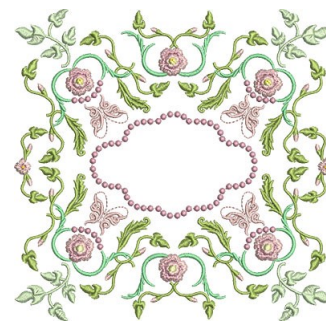

Name: Rose and Butterfly Machine Embroidery Design

SKU: ADI01-WRBB01

Brand: Adorable Ideas

Unique Colors: 13 (19 color Stops)

Unique Colors

| | Color Name (Color Code) | Manufacturer - Type |
|--|--|-----------------------------|
|  | Super White (1001) [No Color Selected] | madeira - rayon |
|  | Dusty Lilac (1263) [No Color Selected] | madeira - rayon |
|  | Crocus (286) | Exquisite - Polyester 1000m |

Complete Color Sequence

| # | | Color Name (Color Code) | Manufacturer - Type |
|---|---|--|--------------------------------|
| 1 |  | Super White (1001) [No Color Selected] | madeira - rayon |
| 2 |  | Super White (1001) [No Color Selected] | madeira - rayon |
| 3 |  | Crocus (286) | Exquisite - Polyester 1000m |