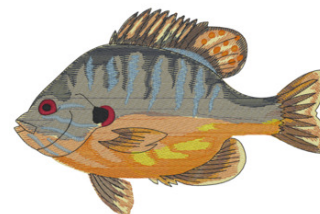

Name: Pumpkinseed Sunfish Machine
Embroidery Design

SKU: DC01-WL4327

Brand: Dakota Collectibles

Unique Colors: 13 (11 color Stops)

Unique Colors

	Color Name (Color Code)	Manufacturer - Type
	Super White (1001) [No Color Selected]	madeira - rayon
	Dusty Lilac (1263) [No Color Selected]	madeira - rayon
	Crocus (286)	Exquisite - Polyester 1000m

Complete Color Sequence

#		Color Name (Color Code)	Manufacturer - Type
1		Super White (1001) [No Color Selected]	madeira - rayon
2		Super White (1001) [No Color Selected]	madeira - rayon
3		Crocus (286)	Exquisite - Polyester 1000m