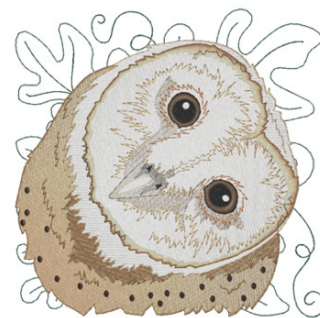

Name: Barn Owl Machine Embroidery Design

SKU: DC01-WL4289

Brand: Dakota Collectibles

Unique Colors: 13 (19 color Stops)

Unique Colors

	Color Name (Color Code)	Manufacturer - Type
	Super White (1001) [No Color Selected]	madeira - rayon
	Dusty Lilac (1263) [No Color Selected]	madeira - rayon
	Crocus (286)	Exquisite - Polyester 1000m

Complete Color Sequence

#		Color Name (Color Code)	Manufacturer - Type
1		Super White (1001) [No Color Selected]	madeira - rayon
2		Super White (1001) [No Color Selected]	madeira - rayon
3		Crocus (286)	Exquisite - Polyester 1000m