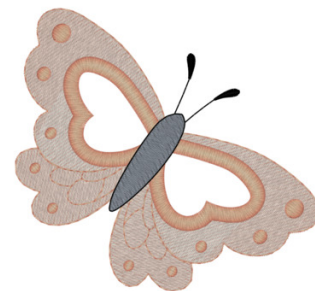

Name: Wildlife Machine Embroidery Design

SKU: DC01-WL4226

Brand: Dakota Collectibles

Unique Colors: 13 (6 color Stops)

Unique Colors

	Color Name (Color Code)	Manufacturer - Type
	Super White (1001) [No Color Selected]	madeira - rayon
	Dusty Lilac (1263) [No Color Selected]	madeira - rayon
	Crocus (286)	Exquisite - Polyester 1000m

Complete Color Sequence

#		Color Name (Color Code)	Manufacturer - Type
1		Super White (1001) [No Color Selected]	madeira - rayon
2		Super White (1001) [No Color Selected]	madeira - rayon
3		Crocus (286)	Exquisite - Polyester 1000m