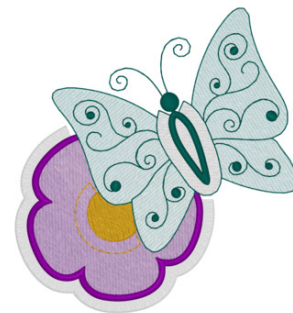

Name: Wildlife Machine Embroidery Design

SKU: DC01-WL4224

Brand: Dakota Collectibles

Unique Colors: 13 (7 color Stops)

Unique Colors

	Color Name (Color Code)	Manufacturer - Type
	Super White (1001) [No Color Selected]	madeira - rayon
	Dusty Lilac (1263) [No Color Selected]	madeira - rayon
	Crocus (286)	Exquisite - Polyester 1000m

Complete Color Sequence

#		Color Name (Color Code)	Manufacturer - Type
1		Super White (1001) [No Color Selected]	madeira - rayon
2		Super White (1001) [No Color Selected]	madeira - rayon
3		Crocus (286)	Exquisite - Polyester 1000m