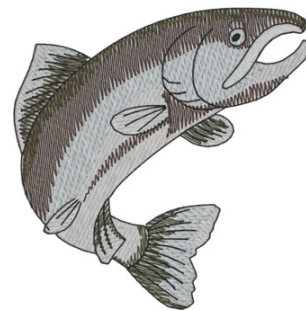

Name: Wildlife Machine Embroidery Design

SKU: DC01-WL4222

Brand: Dakota Collectibles

Unique Colors: 13 (5 color Stops)

Unique Colors

	Color Name (Color Code)	Manufacturer - Type
	Super White (1001) [No Color Selected]	madeira - rayon
	Dusty Lilac (1263) [No Color Selected]	madeira - rayon
	Crocus (286)	Exquisite - Polyester 1000m