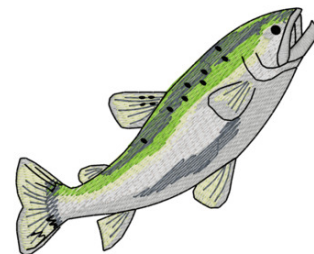

Name: Wildlife Machine Embroidery Design

SKU: DC01-WL4220

Brand: Dakota Collectibles

Unique Colors: 13 (6 color Stops)

Unique Colors

	Color Name (Color Code)	Manufacturer - Type
	Super White (1001) [No Color Selected]	madeira - rayon
	Dusty Lilac (1263) [No Color Selected]	madeira - rayon
	Crocus (286)	Exquisite - Polyester 1000m