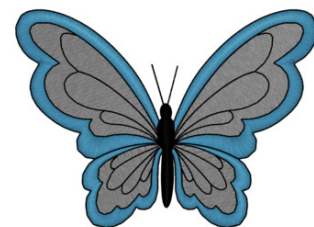

Name: Butterfly Machine Embroidery Design

SKU: DC01-WL4155

Brand: Dakota Collectibles

Unique Colors: 13 (3 color Stops)

Unique Colors

	Color Name (Color Code)	Manufacturer - Type
	Super White (1001) [No Color Selected]	madeira - rayon
	Dusty Lilac (1263) [No Color Selected]	madeira - rayon
	Crocus (286)	Exquisite - Polyester 1000m

Complete Color Sequence

#		Color Name (Color Code)	Manufacturer - Type
1		Super White (1001) [No Color Selected]	madeira - rayon
2		Super White (1001) [No Color Selected]	madeira - rayon
3		Crocus (286)	Exquisite - Polyester 1000m