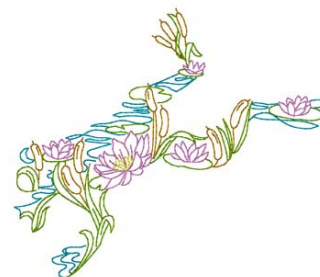

Name: Wildlife Machine Embroidery Design

SKU: DC01-WL3993

Brand: Dakota Collectibles

Unique Colors: 13 (5 color Stops)

Unique Colors

	Color Name (Color Code)	Manufacturer - Type
	Super White (1001) [No Color Selected]	madeira - rayon
	Dusty Lilac (1263) [No Color Selected]	madeira - rayon
	Crocus (286)	Exquisite - Polyester 1000m