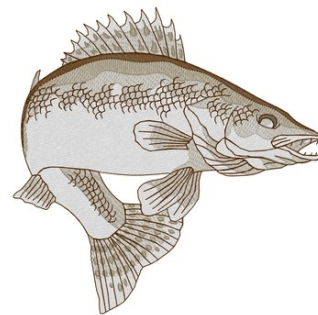

Name: Walleye Machine Embroidery Design

SKU: DC01-WL3681

Brand: Dakota Collectibles

Unique Colors: 13 (5 color Stops)

Unique Colors

	Color Name (Color Code)	Manufacturer - Type
	Super White (1001) [No Color Selected]	madeira - rayon
	Dusty Lilac (1263) [No Color Selected]	madeira - rayon
	Crocus (286)	Exquisite - Polyester 1000m