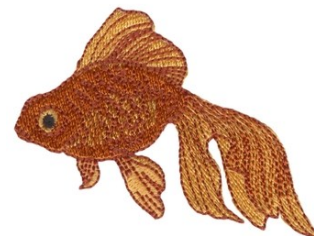

**Name:** Fantail Goldfish Machine Embroidery Design

**SKU:** DC01-WL3669

**Brand:** Dakota Collectibles

**Unique Colors:** 13 (5 color Stops)

## Unique Colors

	<b>Color Name (Color Code)</b>	<b>Manufacturer - Type</b>
	Super White (1001) [No Color Selected]	madeira - rayon
	Dusty Lilac (1263) [No Color Selected]	madeira - rayon
	Crocus (286)	Exquisite - Polyester 1000m