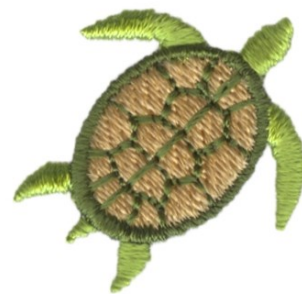

Name: Turtle Machine Embroidery Design

SKU: DC01-WL3656

Brand: Dakota Collectibles

Unique Colors: 13 (3 color Stops)

Unique Colors

| | Color Name (Color Code) | Manufacturer - Type |
|--|--|-----------------------------|
|  | Super White (1001) [No Color Selected] | madeira - rayon |
|  | Dusty Lilac (1263) [No Color Selected] | madeira - rayon |
|  | Crocus (286) | Exquisite - Polyester 1000m |

Complete Color Sequence

| # | | Color Name (Color Code) | Manufacturer - Type |
|---|--|--|--------------------------------|
| 1 | | Super White (1001) [No Color Selected] | madeira - rayon |
| 2 | | Super White (1001) [No Color Selected] | madeira - rayon |
| 3 | | Crocus (286) | Exquisite - Polyester 1000m |