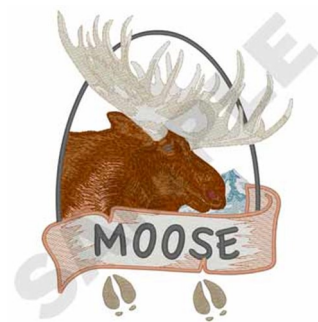

Name: Moose Machine Embroidery Design

SKU: DC01-WL3579

Brand: Dakota Collectibles

Unique Colors: 13 (17 color Stops)

Unique Colors

	Color Name (Color Code)	Manufacturer - Type
	Super White (1001) [No Color Selected]	madeira - rayon
	Dusty Lilac (1263) [No Color Selected]	madeira - rayon
	Crocus (286)	Exquisite - Polyester 1000m