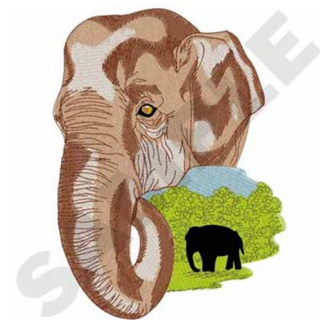

Name: Asian Elephant Machine Embroidery Design

SKU: DC01-WL3514

Brand: Dakota Collectibles

Unique Colors: 13 (11 color Stops)

Unique Colors

| | Color Name (Color Code) | Manufacturer - Type |
|--|--|-----------------------------|
| | Super White (1001) [No Color Selected] | madeira - rayon |
| | Dusty Lilac (1263) [No Color Selected] | madeira - rayon |
| | Crocus (286) | Exquisite - Polyester 1000m |

Complete Color Sequence

| # | | Color Name (Color Code) | Manufacturer - Type |
|---|---|--|--------------------------------|
| 1 |  | Super White (1001) [No Color Selected] | madeira - rayon |
| 2 |  | Super White (1001) [No Color Selected] | madeira - rayon |
| 3 |  | Crocus (286) | Exquisite - Polyester 1000m |