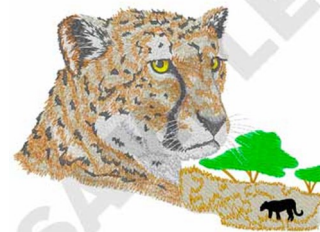

Name: Cheetah Machine Embroidery Design

SKU: DC01-WL3511

Brand: Dakota Collectibles

Unique Colors: 13 (19 color Stops)

Unique Colors

	Color Name (Color Code)	Manufacturer - Type
	Super White (1001) [No Color Selected]	madeira - rayon
	Dusty Lilac (1263) [No Color Selected]	madeira - rayon
	Crocus (286)	Exquisite - Polyester 1000m

Complete Color Sequence

#		Color Name (Color Code)	Manufacturer - Type
1		Super White (1001) [No Color Selected]	madeira - rayon
2		Super White (1001) [No Color Selected]	madeira - rayon
3		Crocus (286)	Exquisite - Polyester 1000m