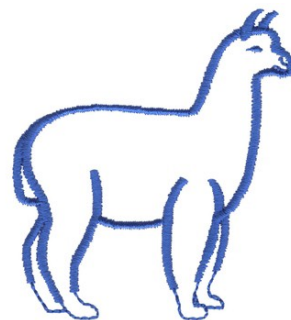

Name: Alpaca Outline Machine Embroidery Design

SKU: DC01-WL3167

Brand: Dakota Collectibles

Unique Colors: 13 (1 color Stops)

Unique Colors

	Color Name (Color Code)	Manufacturer - Type
	Super White (1001) [No Color Selected]	madeira - rayon
	Dusty Lilac (1263) [No Color Selected]	madeira - rayon
	Crocus (286)	Exquisite - Polyester 1000m