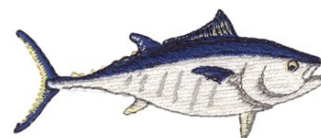

Name: Bluefin Tuna Machine Embroidery Design

SKU: DC01-WL3142

Brand: Dakota Collectibles

Unique Colors: 13 (7 color Stops)

Unique Colors

	Color Name (Color Code)	Manufacturer - Type
	Super White (1001) [No Color Selected]	madeira - rayon
	Dusty Lilac (1263) [No Color Selected]	madeira - rayon
	Crocus (286)	Exquisite - Polyester 1000m