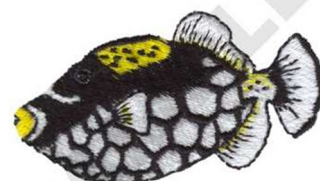

Name: Clown Triggerfish Machine Embroidery Design

SKU: DC01-WL2971

Brand: Dakota Collectibles

Unique Colors: 13 (4 color Stops)

Unique Colors

	Color Name (Color Code)	Manufacturer - Type
	Super White (1001) [No Color Selected]	madeira - rayon
	Dusty Lilac (1263) [No Color Selected]	madeira - rayon
	Crocus (286)	Exquisite - Polyester 1000m

Complete Color Sequence

#		Color Name (Color Code)	Manufacturer - Type
1		Super White (1001) [No Color Selected]	madeira - rayon
2		Super White (1001) [No Color Selected]	madeira - rayon
3		Crocus (286)	Exquisite - Polyester 1000m