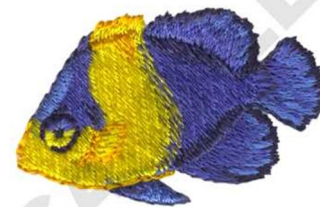

Name: Purple Angelfish Machine Embroidery Design

SKU: DC01-WL2970

Brand: Dakota Collectibles

Unique Colors: 13 (6 color Stops)

Unique Colors

	Color Name (Color Code)	Manufacturer - Type
	Super White (1001) [No Color Selected]	madeira - rayon
	Dusty Lilac (1263) [No Color Selected]	madeira - rayon
	Crocus (286)	Exquisite - Polyester 1000m

Complete Color Sequence

#		Color Name (Color Code)	Manufacturer - Type
1		Super White (1001) [No Color Selected]	madeira - rayon
2		Super White (1001) [No Color Selected]	madeira - rayon
3		Crocus (286)	Exquisite - Polyester 1000m