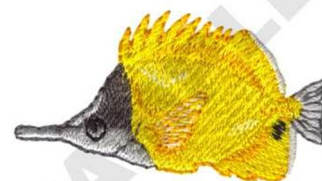

Name: Longnose Butterfly Fish Machine
Embroidery Design

SKU: DC01-WL2962

Brand: Dakota Collectibles

Unique Colors: 13 (6 color Stops)

Unique Colors

	Color Name (Color Code)	Manufacturer - Type
	Super White (1001) [No Color Selected]	madeira - rayon
	Dusty Lilac (1263) [No Color Selected]	madeira - rayon
	Crocus (286)	Exquisite - Polyester 1000m

Complete Color Sequence

#		Color Name (Color Code)	Manufacturer - Type
1		Super White (1001) [No Color Selected]	madeira - rayon
2		Super White (1001) [No Color Selected]	madeira - rayon
3		Crocus (286)	Exquisite - Polyester 1000m