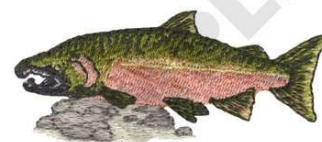

Name: Coho Salmon Machine Embroidery Design

SKU: DC01-WL2881

Brand: Dakota Collectibles

Unique Colors: 13 (13 color Stops)

Unique Colors

	Color Name (Color Code)	Manufacturer - Type
	Super White (1001) [No Color Selected]	madeira - rayon
	Dusty Lilac (1263) [No Color Selected]	madeira - rayon
	Crocus (286)	Exquisite - Polyester 1000m

Complete Color Sequence

#		Color Name (Color Code)	Manufacturer - Type
1		Super White (1001) [No Color Selected]	madeira - rayon
2		Super White (1001) [No Color Selected]	madeira - rayon
3		Crocus (286)	Exquisite - Polyester 1000m