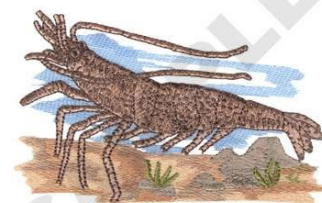

Name: Shrimp Machine Embroidery Design

SKU: DC01-WL2856

Brand: Dakota Collectibles

Unique Colors: 13 (13 color Stops)

Unique Colors

	Color Name (Color Code)	Manufacturer - Type
	Super White (1001) [No Color Selected]	madeira - rayon
	Dusty Lilac (1263) [No Color Selected]	madeira - rayon
	Crocus (286)	Exquisite - Polyester 1000m

Complete Color Sequence

#		Color Name (Color Code)	Manufacturer - Type
1		Super White (1001) [No Color Selected]	madeira - rayon
2		Super White (1001) [No Color Selected]	madeira - rayon
3		Crocus (286)	Exquisite - Polyester 1000m