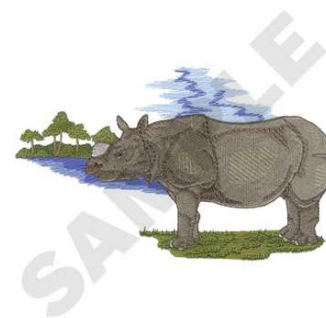

Name: Indian Rhino Scene Machine Embroidery Design

SKU: DC01-WL2713

Brand: Dakota Collectibles

Unique Colors: 13 (14 color Stops)

Unique Colors

	Color Name (Color Code)	Manufacturer - Type
	Super White (1001) [No Color Selected]	madeira - rayon
	Dusty Lilac (1263) [No Color Selected]	madeira - rayon
	Crocus (286)	Exquisite - Polyester 1000m