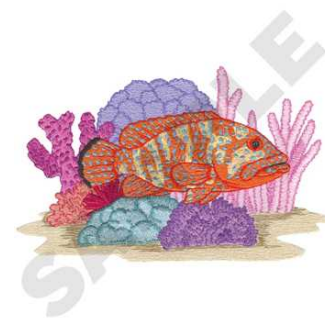

Name: Grouper Machine Embroidery Design

SKU: DC01-WL2706

Brand: Dakota Collectibles

Unique Colors: 13 (25 color Stops)

Unique Colors

	Color Name (Color Code)	Manufacturer - Type
	Super White (1001) [No Color Selected]	madeira - rayon
	Dusty Lilac (1263) [No Color Selected]	madeira - rayon
	Crocus (286)	Exquisite - Polyester 1000m

Complete Color Sequence

#		Color Name (Color Code)	Manufacturer - Type
1		Super White (1001) [No Color Selected]	madeira - rayon
2		Super White (1001) [No Color Selected]	madeira - rayon
3		Crocus (286)	Exquisite - Polyester 1000m