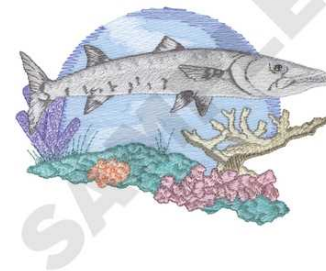

Name: Barracuda Machine Embroidery Design

SKU: DC01-WL2686

Brand: Dakota Collectibles

Unique Colors: 13 (25 color Stops)

Unique Colors

	Color Name (Color Code)	Manufacturer - Type
	Super White (1001) [No Color Selected]	madeira - rayon
	Dusty Lilac (1263) [No Color Selected]	madeira - rayon
	Crocus (286)	Exquisite - Polyester 1000m

Complete Color Sequence

#		Color Name (Color Code)	Manufacturer - Type
1		Super White (1001) [No Color Selected]	madeira - rayon
2		Super White (1001) [No Color Selected]	madeira - rayon
3		Crocus (286)	Exquisite - Polyester 1000m