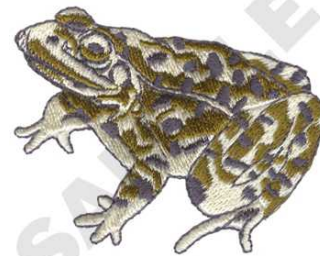

**Name:** Frog Machine Embroidery Design

**SKU:** DC01-WL2629

**Brand:** Dakota Collectibles

**Unique Colors:** 13 (3 color Stops)

## Unique Colors

	<b>Color Name (Color Code)</b>	<b>Manufacturer - Type</b>
	Super White (1001) [No Color Selected]	madeira - rayon
	Dusty Lilac (1263) [No Color Selected]	madeira - rayon
	Crocus (286)	Exquisite - Polyester 1000m